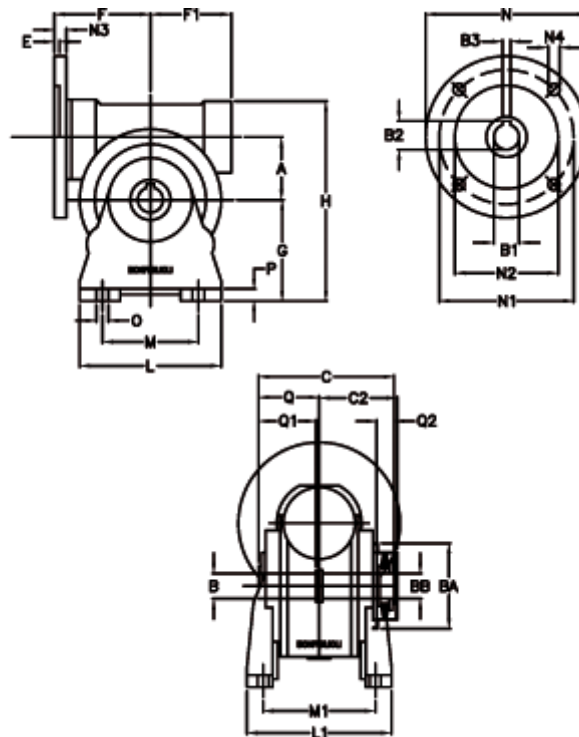

Article number: 390204910022316

Description: Worm Gear with Torque Limiter  
VF 49-L1-A-100 P63B14

## Measures

a = 49.50	C2 = 63,5	L1 = 124.0	O = 8.5
B = 25	Description = VF 49A-xx-63B14	m = 63	P = 12
B1 E7 = 11	E = 3.0	M1 = 98.5	Q = 51.0
B2 = 12.8	F = 70	N = 90	Q1 = 41
B3 H9 = 4	F1 = 63	N1 = 75	Q2 = 15
BA = 63	g = 82	N2 = 60	
BB H7 = 14	H = 162	N3 = 7.0	
C = 105	L = 110	N4 = 6	